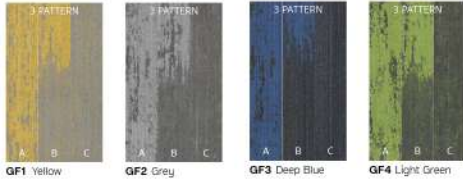

GRAFFITI

GF1 Yellow
GF2 Grey
GF3 Deep Blue
GF4 Light Green

Style Name : GRAFFITI SERIES
Material : 100% Nylon
Backing : PVC + Fiberglass
Tufting Gauge : 1/12G
Construction : High-Loop Pile
Pile Height : 2.5 - 5 mm.
Pile Weight : 620g / sqm
Total Height : 7 mm.
Tile Size : 25 x 100 cm/pc