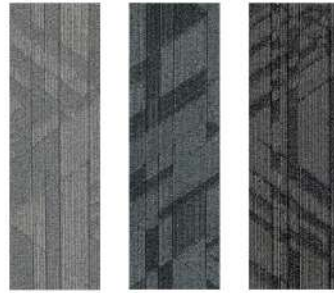

CROSSING

CR01 Light Grey
CR02 Middle Grey
CR03 Dark Grey

Style Name : CROSSING SERIES
Material : 100% Nylon
Backing : PVC + Fiberglass
Tufting Gauge : 1/12G
Construction : High-Loop Pile
Pile Height : 2.5 - 5 mm.
Pile Weight : 660g / sqm
Total Height : 7 mm.
Tile Size : 25 x 100 cm/pc